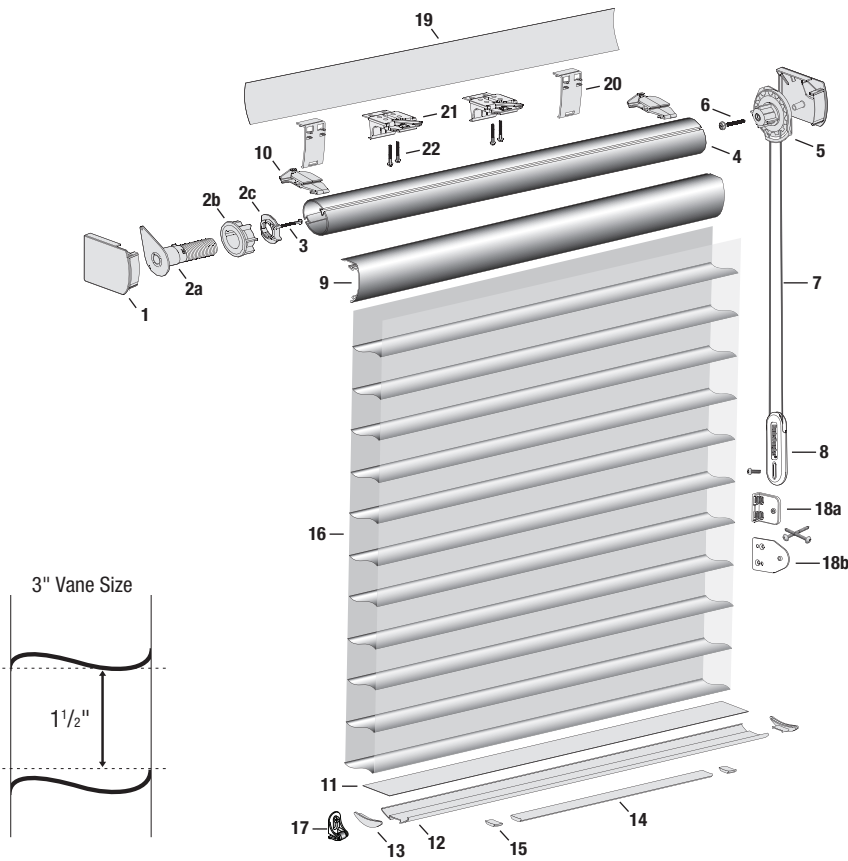

Counting Sheep

Moonlight

Sleepy Beige

Candle Glow

0 9 3 0 S H T S I L

HunterDouglasHospitality

STANDARD COMPONENTS:

1. Headrail End Caps
2. Limit Screw Assembly
- 2a. Limit Screw
- 2b. Rotator
- 2c. Limit Nut
3. Screw
4. Universal Rotator Rail
5. Clutch Assembly
6. Screw
7. Cord Loop
8. Universal Cord Tensioner
9. Fabric Covered Headrail
10. SU Std. Top Limit
11. Bottom Slat
12. Bottom Rail
13. Bottom Rail End Caps
14. Balance Weight
15. Weight Clips
16. Fabric
17. Hold-Down Bracket
- 18a. Universal Cord Tensioner Outside Mounting Bracket
- 18b. Universal Cord Tensioner Mounting Bracket Flush Mount
19. Back/Dust Cover
20. Back Cover Bracket
21. Lever Installation Brackets
22. Installation Bracket Screws

EASYRISE™ CORD LOOP SYSTEM

Width

- Minimum 12"
- Maximum 120"

Height

- Minimum 16"
- Maximum, Originale™ fabric 126"
- Maximum, Bon Soir™ fabric 112"

Note: Cord lengths – color-coordinated sizes 2' - 5'; white available in 1' and 6'; custom lengths available in 6" increments (white only).

FABRIC-COVERED HEADRAIL

- Dimensions:
Standard Headrail 3" x 2 9/32"
Oversized Headrail 3 3/16" x 2 1/2"
- Fully recessed mounting allowance:
Manual 3 1/16"
Motorized 3 1/8 "
Oversized 3 1/2 "

TWO-ON-ONE-HEADRAIL